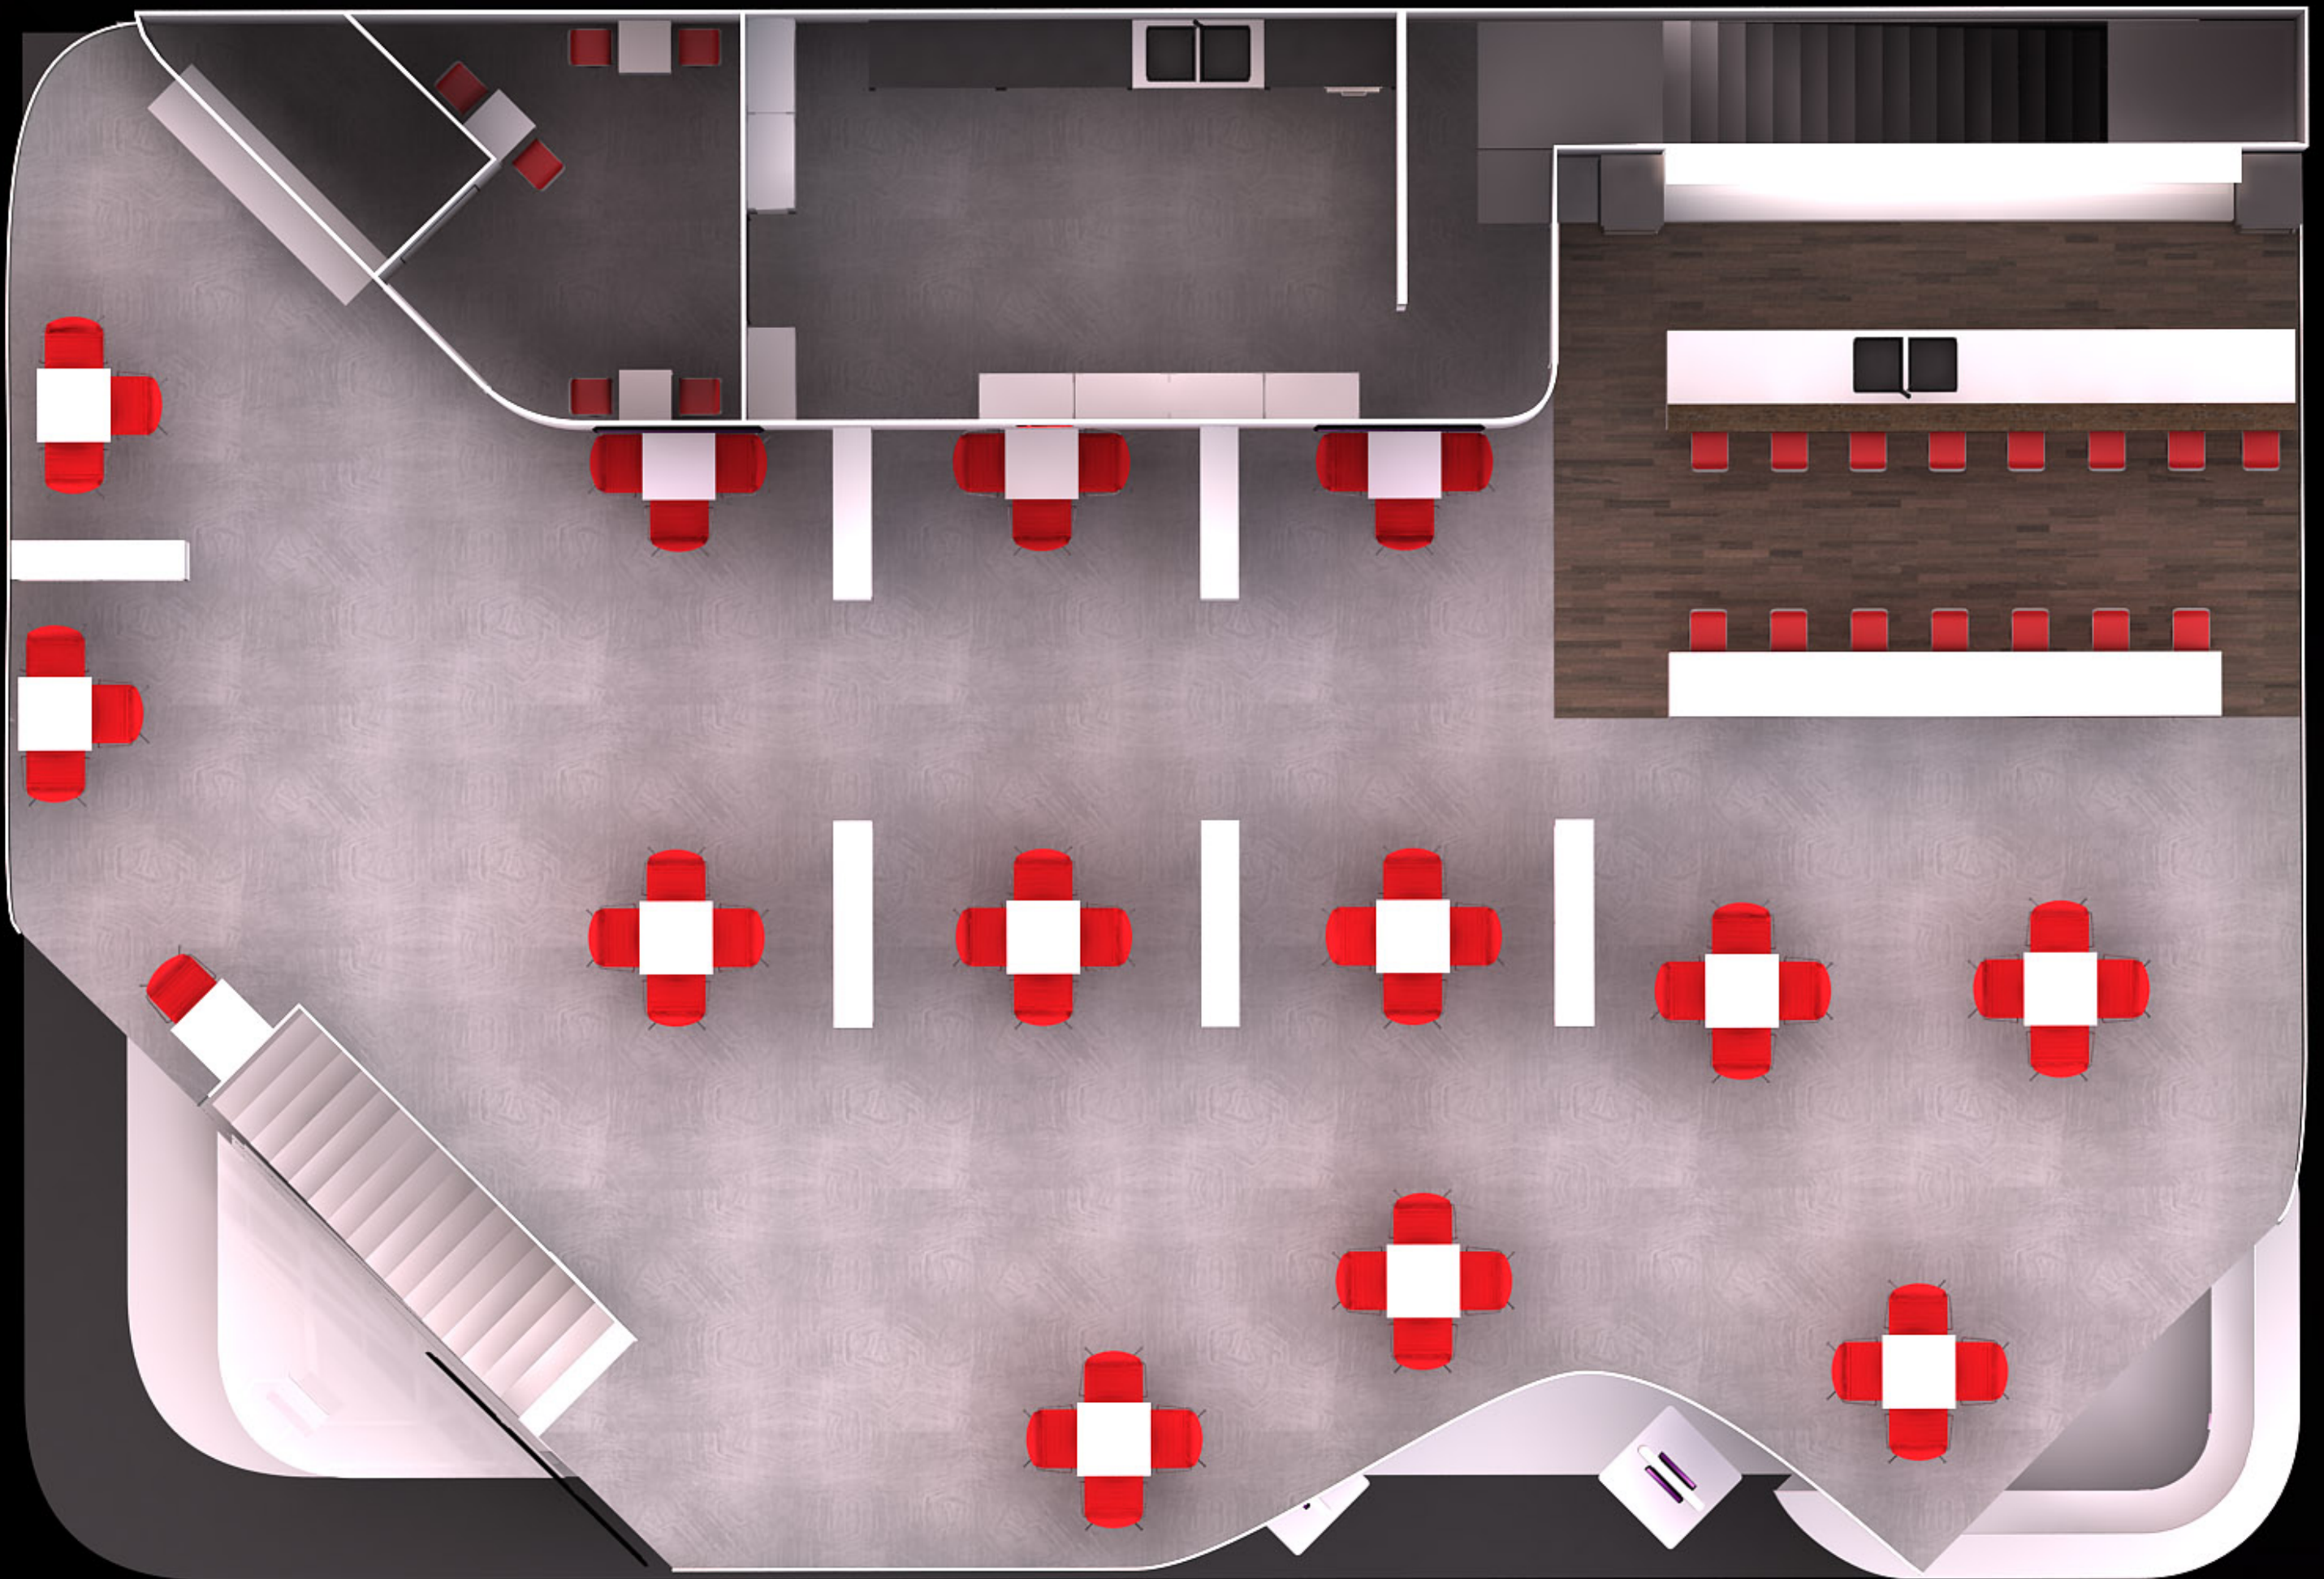

GDATA

G Data. Security Made in Germany.

6,50m

15,00m

22,00m

G Data. Security Made in Germany.

**G DATA**